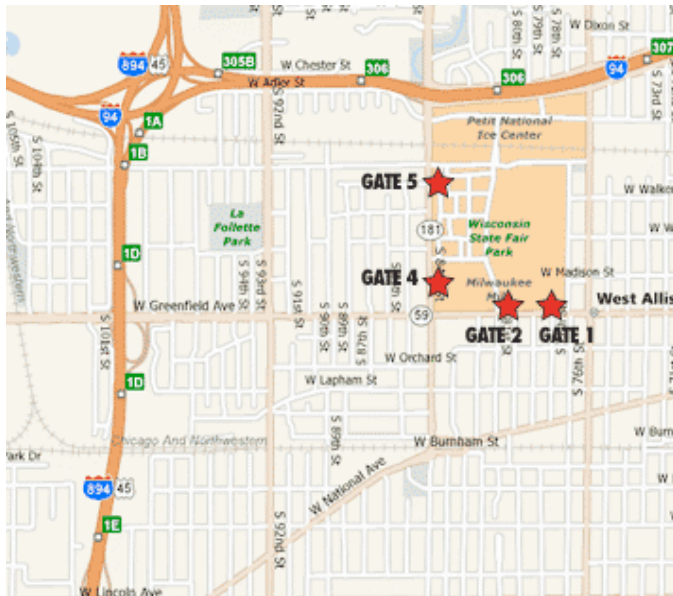

**DIRECTIONS**

Visit us at The Wisconsin Machine Tool Show, one of the premier metalworking and manufacturing tool shows in the Midwest! Click on the interactive map below to receive customized directions from your location.

**2009 SHOW LOCATION:**

**WISCONSIN EXPOSITION CENTER INFO**  
(CLICK HERE)

**Halls A & B**

c/o Wisconsin State Fair Park  
8200 W Greenfield Avenue  
West Allis, Wisconsin 53214

**Parking Info:**

For Public Parking please enter at Gate #1 or Gate #4.

For Exhibitor Parking please enter at Gate #1 only.

Parking is \$5 per vehicle.

**DIRECTIONS & PARKING INFO**  
(CLICK HERE)